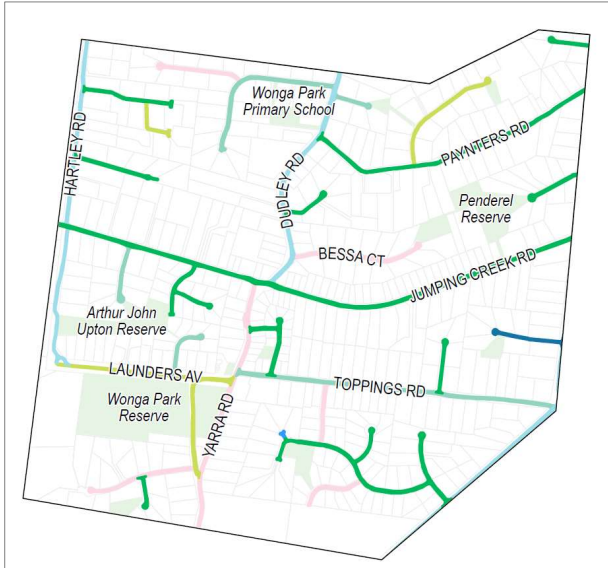

1.17 Precinct Q: Wonga Park

Wonga Park as defined on the precinct map does exhibit considerable variability of both street layout, and residential allotments of small size (urban scale) to large rural character allotments. Similar remnant indigenous trees as those in the Green Wedge Precinct line some streets. Most residential gardens have a strong exotic theme, some have stands of remnant box and stringybark trees. New and replacement street tree planting should focus on predominantly indigenous species.

Wonga Park Species Palette

Small Native	Medium Native	Large Native	Small Exotic	Medium Exotic	Large Exotic
<i>Callistemon viminalis</i> (Bottlebrush)	<i>Acacia pendula</i> (Weeping Myall)	<i>Brachychiton populneus</i> (Kurrajong)	-	-	-
<i>Eucalyptus leucoxyton</i> 'Euky Dwarf' (Dwarf Yellow Gum)	<i>Acacia stenophylla</i> (Shoestring Acacia)	<i>Eucalyptus leucoxyton</i> (Yellow Gum)	-	-	-
<i>Eucalyptus woodwardii</i> (Lemon-flowered Gum)	<i>Eucalyptus leucoxyton</i> subsp. <i>Megalocarpa</i> (Large Fruited Yellow Gum)	<i>Eucalyptus melliodora</i> (Yellow Box)	-	-	-
<i>Geijera parviflora</i> (Wilga)	-	<i>Eucalyptus microcarpa</i> (Grey Box)	-	-	-
-	-	<i>Eucalyptus polyanthemus</i> (Red Box)	-	-	-
-	-	<i>Eucalyptus rubida</i> (Candlebark)	-	-	-