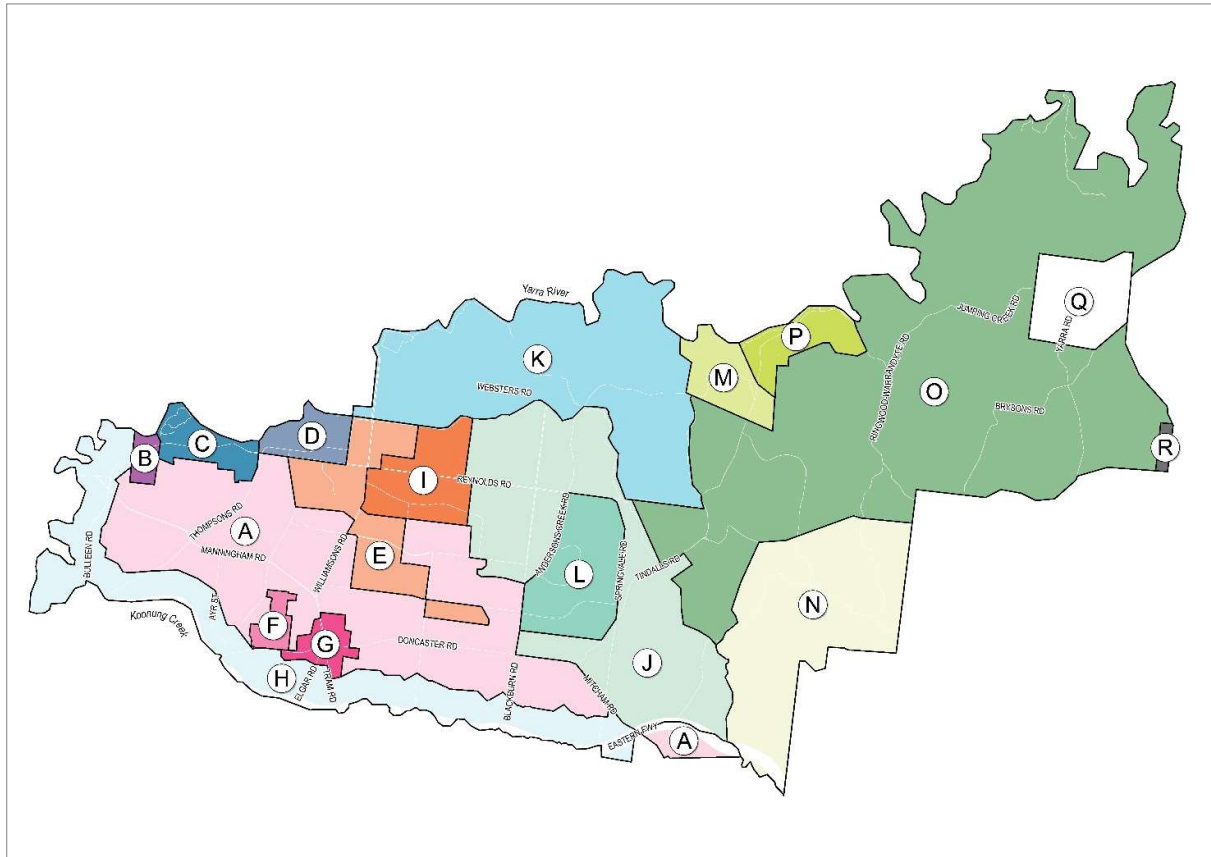

1 Precinct & Tree Character Mapping

A Central Urban	70% exotic, 30% native/indigenous	J Central	Predominantly native and indigenous
B Brickworks	90% exotic, 10% native/indigenous	K Low Density	Predominantly native and indigenous
C Yarra Backdrop	Predominantly indigenous, some native	L Millgate - Bellevue	Mix of exotic and native/indigenous
D Templestowe Hill	Predominantly indigenous, some native	M Warrandyte West	Predominantly native and indigenous
E Ruffey Creek	Predominantly native/indigenous	N Mullum Mullum	50% exotic, 50% native and indigenous
F Tullamore	50% exotic, 50% native/indigenous	O Green Wedge	Predominantly native and indigenous
G Doncaster Hill	Predominantly exotic	P Warrandyte Township	Indigenous
H Koonung	Predominantly indigenous and native	Q Wonga Park Township	Predominantly indigenous
I Serpells	Mix of exotic, native and indigenous	R Brushy Park	Predominantly indigenous