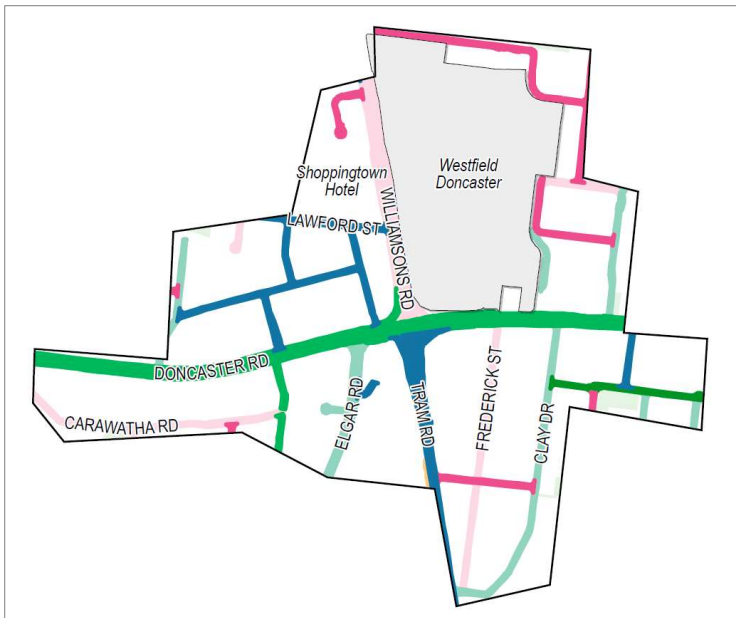

## 1.7 Precinct G: Doncaster Hill

The Doncaster Hill Activity Centre centres around the Westfield Shopping Centre with corridors of Doncaster Road, Williams Road, Tram Road and Elgar Road. The vision for the new Urban Village at Doncaster Hill was developed in 2002 focusing on high density boulevard streetscape development, transport interchanges and pedestrian connectivity. Medium and high-density residential development has replaced the traditional 1940's-1960's housing stock. Small sections of key roads have received new streetscape plantings and pedestrian pavements. The Doncaster Hill Strategy has already established a focus of exotic trees of Quercus (Oak) Platanus (Plane) and Pyrus (Pear) and this exotic theme should continue.