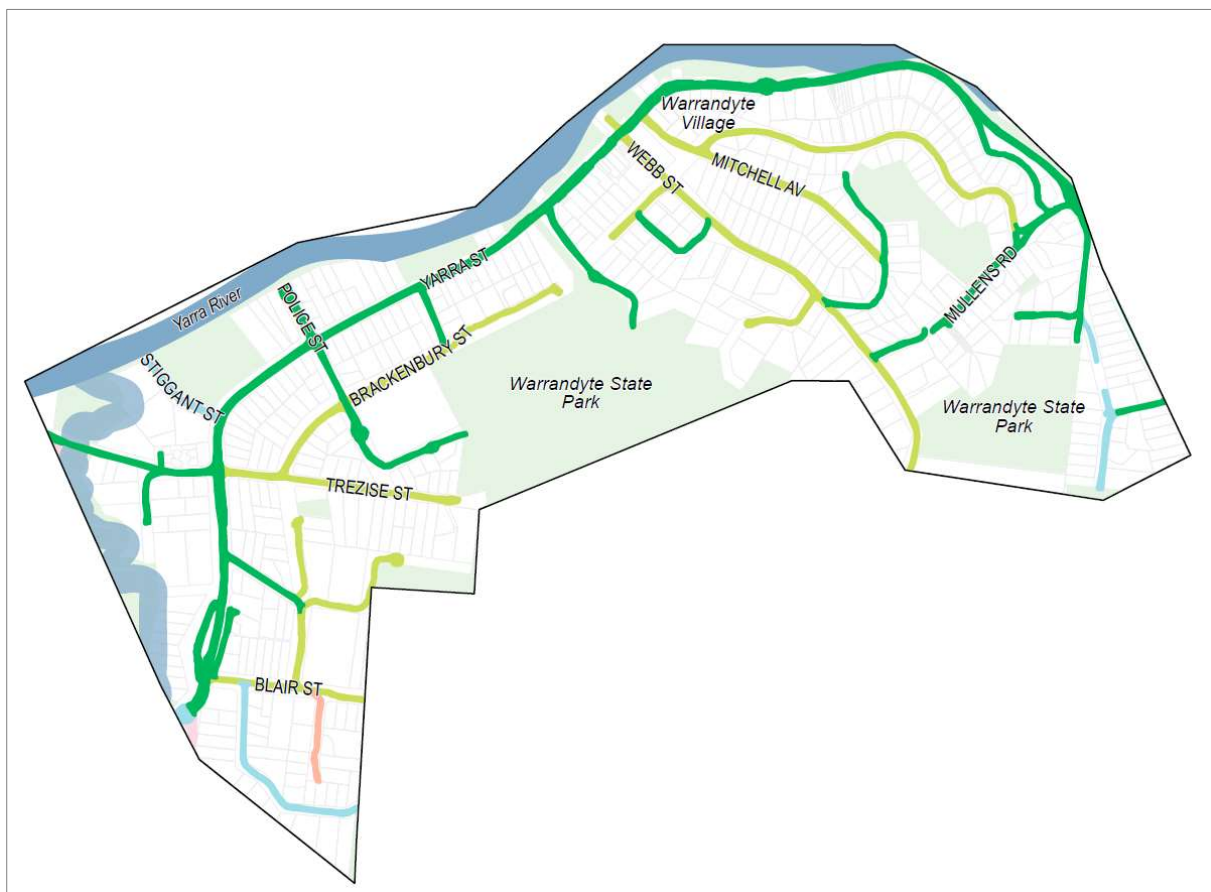

1.16 Precinct P: Warrandyte Township

Warrandyte Township exhibits a distinctive landscape and village setting. The key features and attractions are the mix of specialty shops and the accessibility to the Yarra River that has become a leisure drawcard for social gatherings, walking, canoeing and swimming. South of Yarra Street the strong bushland hillside setting of *Eucalyptus polyanthemos* (Red Box) is visually very evident with *Eucalyptus viminalis* (Manna Gum) closer to alluvial soil deposits of the Yarra River's edge.

The street layout to the bushland hillside setting has mainly narrow gently curvilinear streets generally following contour lines of the hillside terrain. Some of the narrow streets make vehicle passing quite difficult. Any replacement street tree planting should be indigenous species.

“Increasing canopy cover is an important aspect of the battle against climate change and a critical action in Manningham Councils declaration of a climate emergency.”