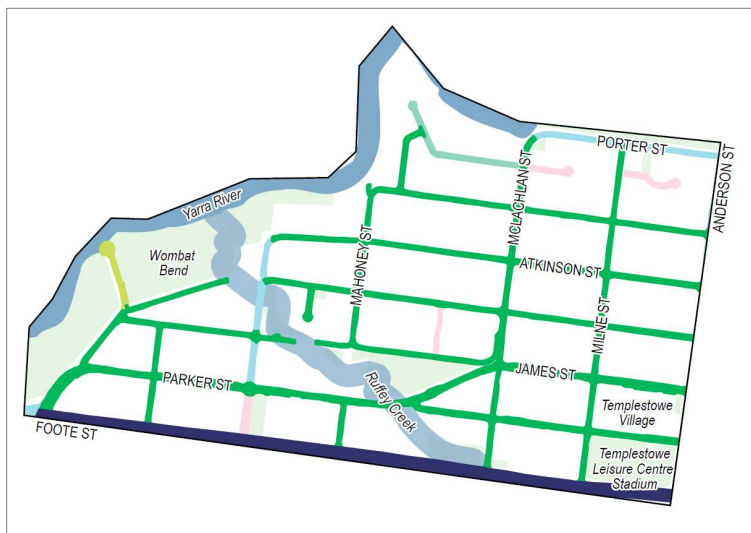

1.4 Precinct D: Templestowe Hill

Templestowe Hill combines generally informally constructed roads with a strong grid pattern and an undulating landform, with roads at the northern edge descending to the adjoining Yarra River corridor, defined with strong Indigenous tree canopy cover.

Many houses from the late 1940's to 1960's have been replaced by mostly two storey contemporary style dwellings and focus by council has been on additional street tree planting to the generally wide nature strips, some that exhibit a rural character of open swale drains without the conventional kerb and channel. Most streets have an ad-hoc mix of both native, indigenous, and exotic species. New and replacement planting should be predominantly indigenous and some native, given the proximity to the Yarra River and nearby remanent species.

Templestowe Hill Species Palette

Small Native	Medium Native	Large Native	Small Exotic	Medium Exotic	Large Exotic
<i>Allocasuarina verticillata</i> (Drooping Sheoak)	<i>Acacia stenophylla</i> (Shoestring Acacia)	<i>Eucalyptus leucoxylon</i> (Yellow Gum)	-	-	-
<i>Callistemon citrinus x viminalis</i> (Bottlebrush)	<i>Allocasuarina littoralis</i> (Black Sheoak)	<i>Eucalyptus melliodora</i> (Yellow Box)	-	-	-
<i>Eucalyptus leucoxylon</i> 'Euky Dwarf' (Dwarf Yellow Gum)	<i>Allocasuarina torulosa</i> (Rose Sheoak)	<i>Eucalyptus polyanthemos</i> (Red Box)	-	-	-
-	<i>Podocarpus elatus</i> (Plum Pine)	<i>Eucalyptus radiata</i> (Narrow-leaved Peppermint)	-	-	-