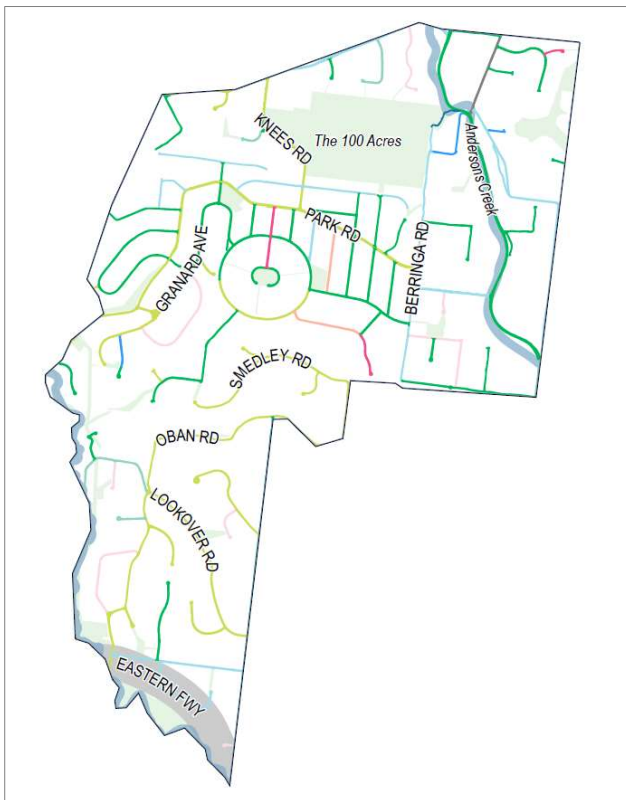

1.14 Precinct N: Mullum Mullum

There is strong tree canopy cover of a mix of clumps of indigenous vegetation mixed with native and large deciduous trees.

Monterey Pine trees prevail along some of the main roads within this precinct. Housing stock varies in style and age and most dwellings are on large allotments. Some properties have park-like settings with wide grassed nature strips, extending into grassed private gardens. Streets are generally medium length with some of curvilinear layout, most have kerb and channel and few have footpaths.

The new and replacement planting should focus on the specific theme of each street and adopt the strength of the existing canopy tree species. Gradually the Monterey Pine trees will reach senescence and replacements should be predominantly indigenous and native canopy trees.

“At Manningham we strive to protect and enhance our urban forest.”