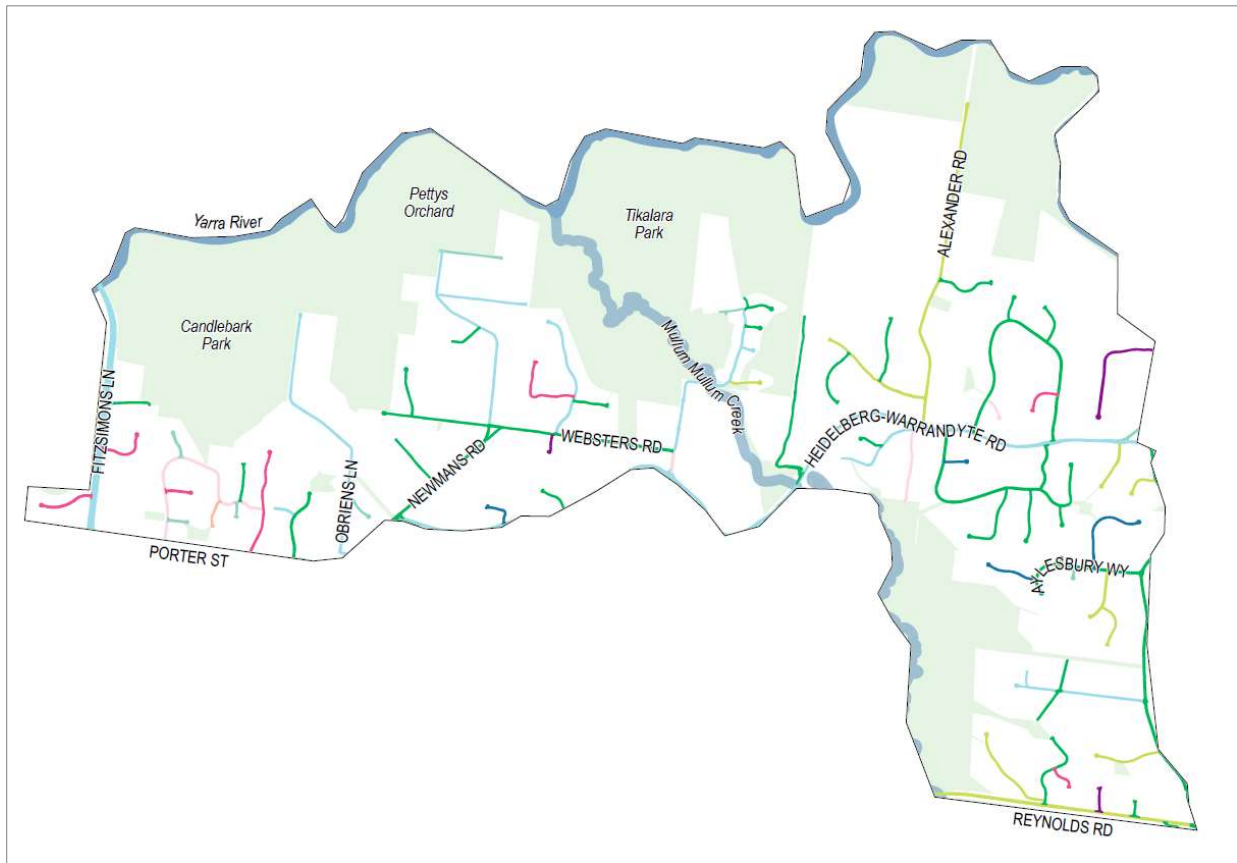

1.11 Precinct K: Tikalara

Tikalara precinct comprises mostly curvilinear streets on undulating terrain. Views are obtained from high points. Houses are mainly two storeys of mixed styles on large spacious allotments where nature strips often blend into grassed areas of private gardens. In parts, tracts of remnant bushland have been retained and includes along some of the arterial roads.

There is a mixed street tree theme of exotic, native and indigenous species. Priority needs to be given to the replacement of particularly exotic street trees with indigenous and native trees.