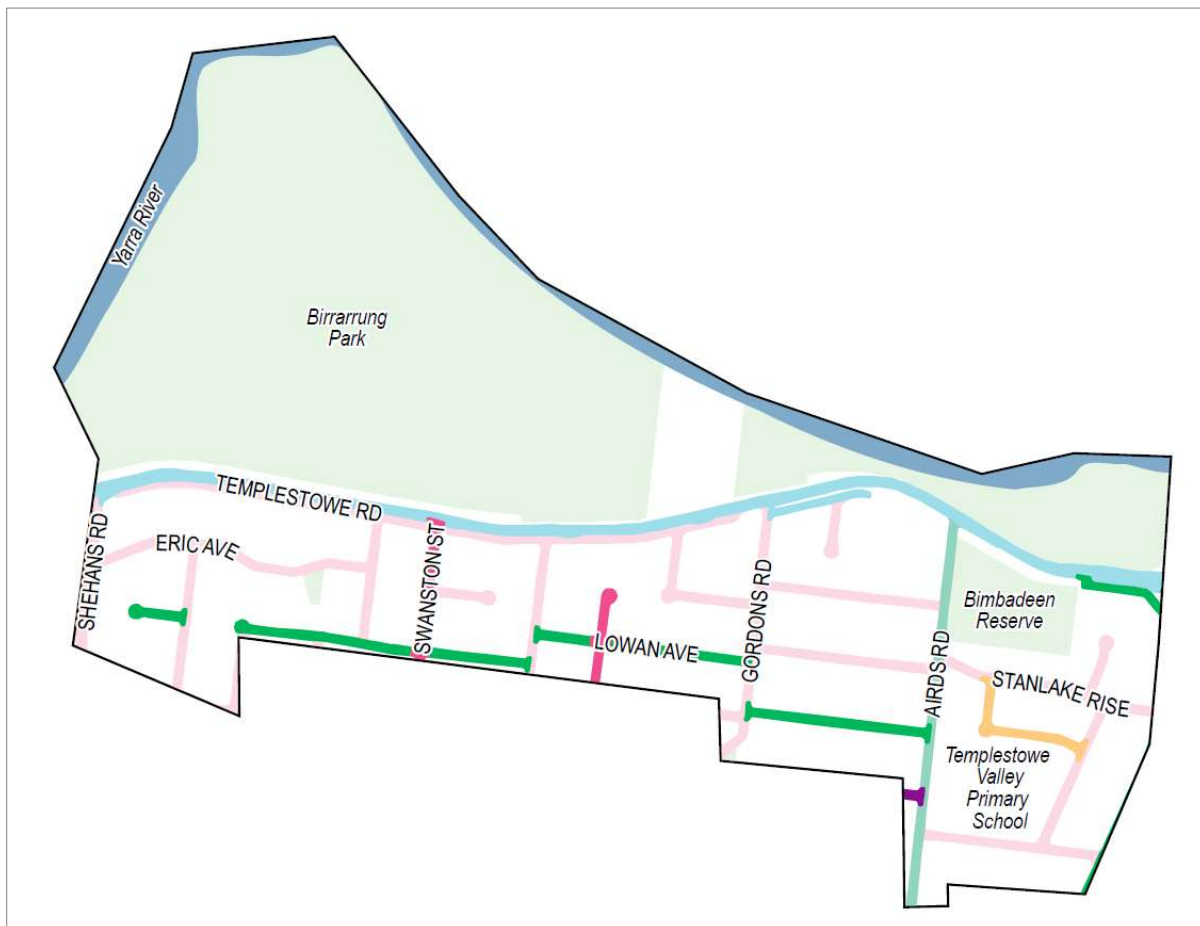

1.3 Precinct C: Yarra Backdrop

This precinct shares the same period and style of housing stock to the surrounding streets of Precinct A, which covers much of the grid formation streets of Bulleen into Doncaster.

Its distinctive feature is the frontage to Templestowe Road and the corridor of predominantly native and indigenous canopy trees. Most of the residential gardens exhibit a predominance of native vegetation. Many of the streets contain street trees of *Melaleuca styphelioides* (Prickly Paperbark), *Melaleuca linariifolia* (Snow in Summer), *Prunus cerasifera* 'Nigra', *Prunus blireana* (Plum Tree) and *Lophostemon confertus* (Queensland Box). Similar to precinct A It is preferable that these species are not replaced, however, this will be managed on a case-by-case basis to keep within a landscape theme based on location and conditions. This precinct needs to be strengthened with the replacement of street trees of predominantly indigenous species to match the surrounding character displayed within the private properties and Yarra River corridor.