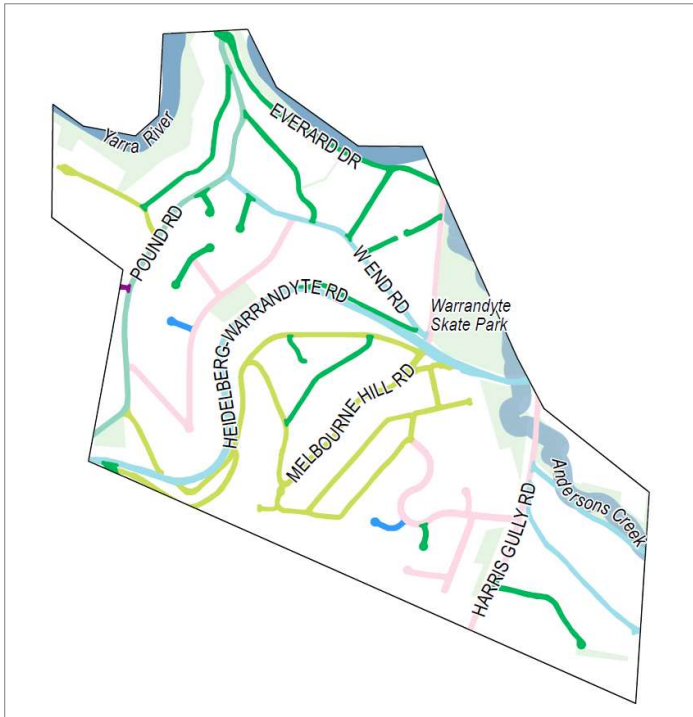

1.13 Precinct M: Warrandyte West

Precinct M of Warrandyte West has derived its street layout defined by the local topography. There is a strong bushland setting to all the residential streets.

Key species are *Eucalyptus polyanthemos* (Red Box), *Eucalyptus melliodora* (Yellow Box), *Eucalyptus gonicalyx* (Long Leaved Box), and *Eucalyptus macrorhyncha* (Red Stringybark). New and replacement street tree planting should focus on predominantly indigenous species.

The narrow roads have a strong rural character without kerb and channel. Houses are nestled into the strong indigenous bushland setting.