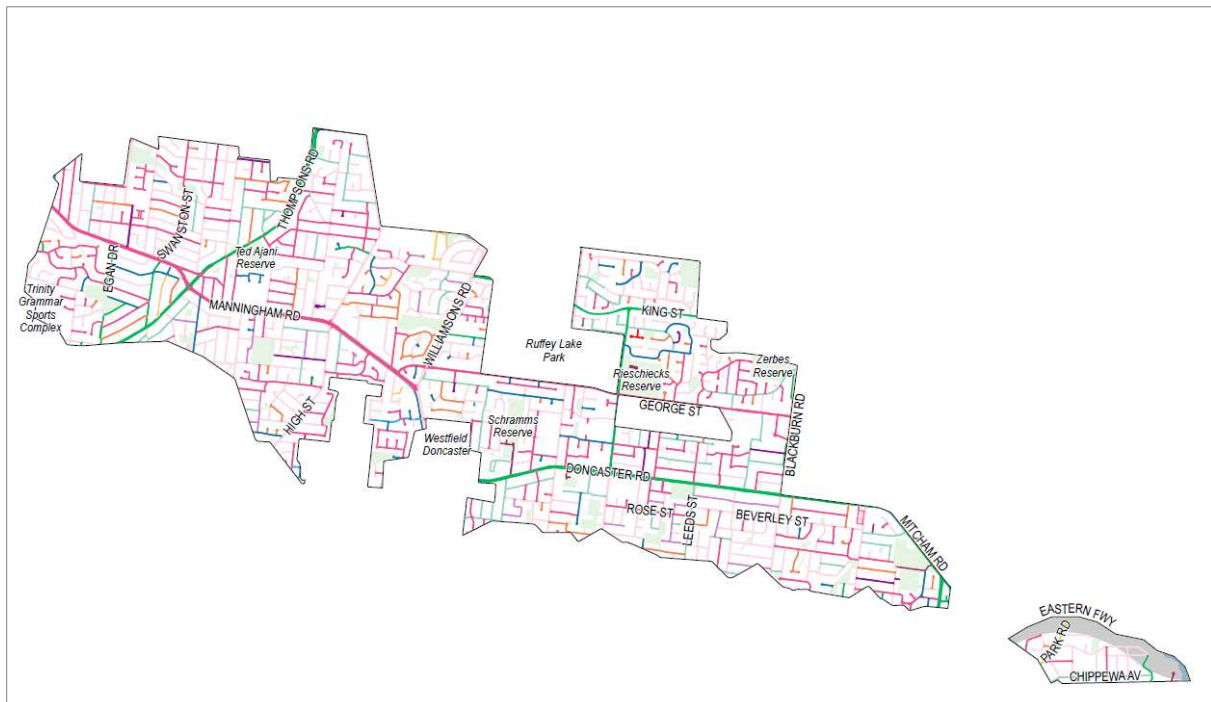

Precinct A residential type is undergoing rapid change with single storey residential properties of the late 1940's to the mid-1970's being replaced with two storey residences with some being unit and townhouse developments. The overall loss of private open space in new residential developments has increased hard surfaces (roofs, driveways) and reduced opportunities for planting trees.

The main well established tree species are:

- *Lophostemon confertus* (Queensland Box)
- *Melaleuca styphelioides* (Prickly Paperbark)
- *Melaleuca linariifolia* (Snow in Summer)
- *Prunus cerasifera Nigra*
- *Prunus blireana* (Plum Tree), with recent planting of *Pyrus calleryana forms* (Ornamental Pears) and *Lagerstoemia indica x faueri forms* (Crepe Myrtle).

It is preferable that these species are not replaced, however, this will be managed on a case-by-case basis to keep within a landscape theme based on location and conditions e.g., a decision to replace one of these species should there already be an established avenue of that species and replacing with something different would affect the overall character and aesthetic of the landscape.