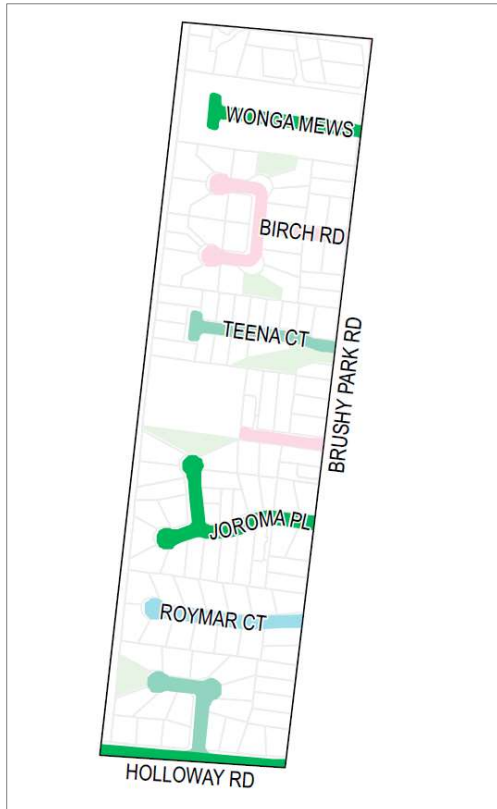

1.18 Precinct R: Brushy Park

Precinct R has considerable variability of the eight short length streets and is not representative of the surrounding Green Wedge, Precinct O. The streets within this precinct are short, some have homes from the 1970's, and others have recently constructed homes on relatively small allotments.

Replacement and new street tree planting themes need to be considered closely on a street-by-street basis to select the dominant existing tree species and continue with that species.

Brushy Park Species Palette

Small Native	Medium Native	Large Native	Small Exotic	Medium Exotic	Large Exotic
<i>Eucalyptus leucoxylon</i> 'Euky Dwarf' (Dwarf Yellow Gum)	<i>Corymbia maculata</i> 'Lowanna' (Dwarf Spotted Gum)	<i>Eucalyptus polyanthemos</i> (Red Box)	-	<i>Carpinus betulus</i> (European Hornbeam)	-
<i>Eucalyptus torquata</i> (Coral Gum)	<i>Melaleuca bracteata</i> (Black Tea-Tree)	-	-	-	-
<i>Tristaniopsis laurina</i> (Water Gum)	-	-	-	-	-