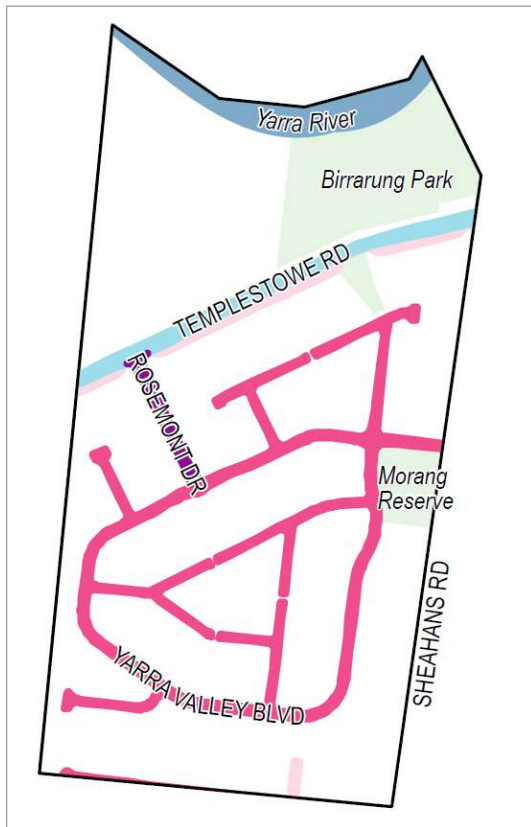

1.2 Precinct B: Brickworks

The Brickworks Precinct is located on the former Boral Brickworks site in Templestowe close to the Yarra River. The subdivision of around 2002 has resulted in a reasonably homogenous two storey residential development of long streets, some of curvilinear formation, mountable kerb lines and wide nature strips, supporting a predominance of exotic street tree species.

The precinct is distinctly different to the surrounding neighbourhood in building style, street formation and with the strongly exotic gardens and streetscape canopy in contrast to the adjoining Yarra River corridor to the north of mainly *Eucalyptus camaldulensis* (River Red Gum) canopy. This precinct has a predominance of exotic street trees. Where possible any new planting should focus on native and indigenous street trees to enhance the habitat corridor and its connection to the Yarra River. However, exotic species in line with current themes should be continued taking into account climate considerations.

“Manningham plants 2500 trees per annum as part of its street tree planting program.”