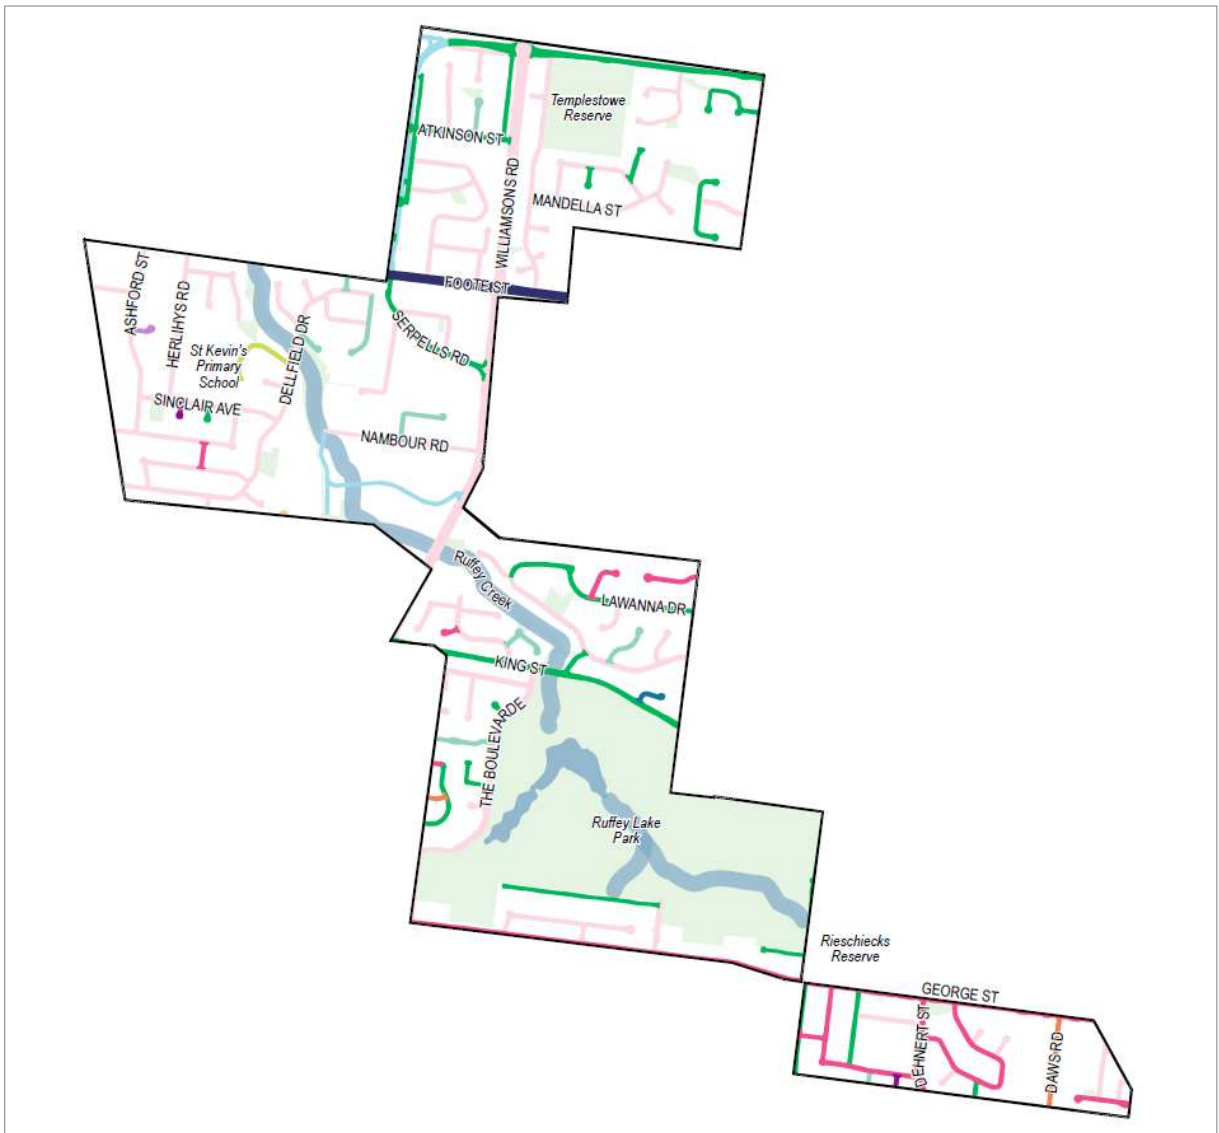

1.5 Precinct E: Ruffey Creek

This precinct comprises generally curvilinear streets. Dwellings are mainly single storey although some generational change has taken place with housing stock replacement by mostly two storey dwellings. The current street tree theme is mainly native and new and replacement street trees should be predominantly native and indigenous species.