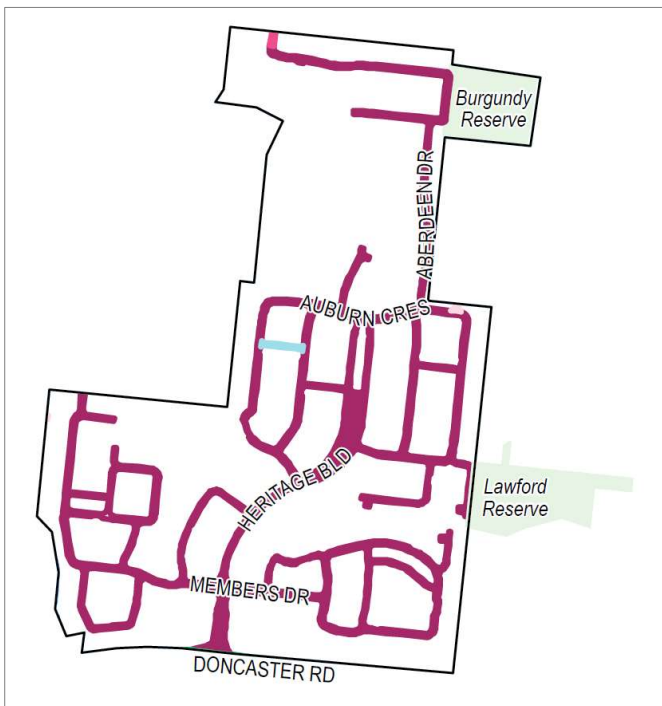

1.6 Precinct F: Tullamore

The Eastern Golf Club was relocated to the Lilydale area and the golf course's gently undulating land developed as contemporary townhouse and unit development on generally small-sized allotments to exclusively two storey housing.

Distinctive features are the curvilinear streets emphasized by the undulating terrain. The nature strips have been planted with single streetscape species to each street of either exotic or native canopy trees. Part of the subdivision required the developer to retain stands of remnant *Eucalyptus camaldulensis* (River Red Gum) that formed part of the golf club's fairways. Further street tree planting should be a mix of native and exotic species with a single species within a street.