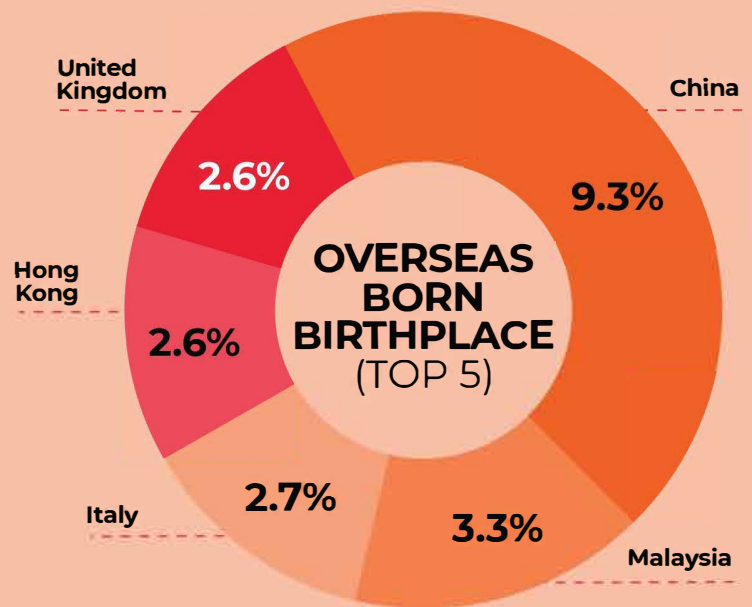

MANNINGHAM: WHERE WE COME FROM

ANCESTRY (TOP 5) Family or ethnic descent.

Chinese
22.7%

English
21.1%

Australian
18.5%

Italian
10.5%

Greek
8.3%

MIGRATION BY LOCAL GOVERNMENT AREA

Between 2011 and 2016, 296 people from Whitehorse moved to Manningham and 967 people moved from Manningham to Maroondah

NET GAIN (TOP 3)

NET LOSS (TOP 3)

MIGRATION SUMMARY

Between 2011 and 2016, 1,846 people moved to Manningham from another state or territory in Australia

and 8,429 people came to Manningham from overseas

BIRTHPLACE SUMMARY

In 2016, 39.8% of people (46,290) living in Manningham were born overseas