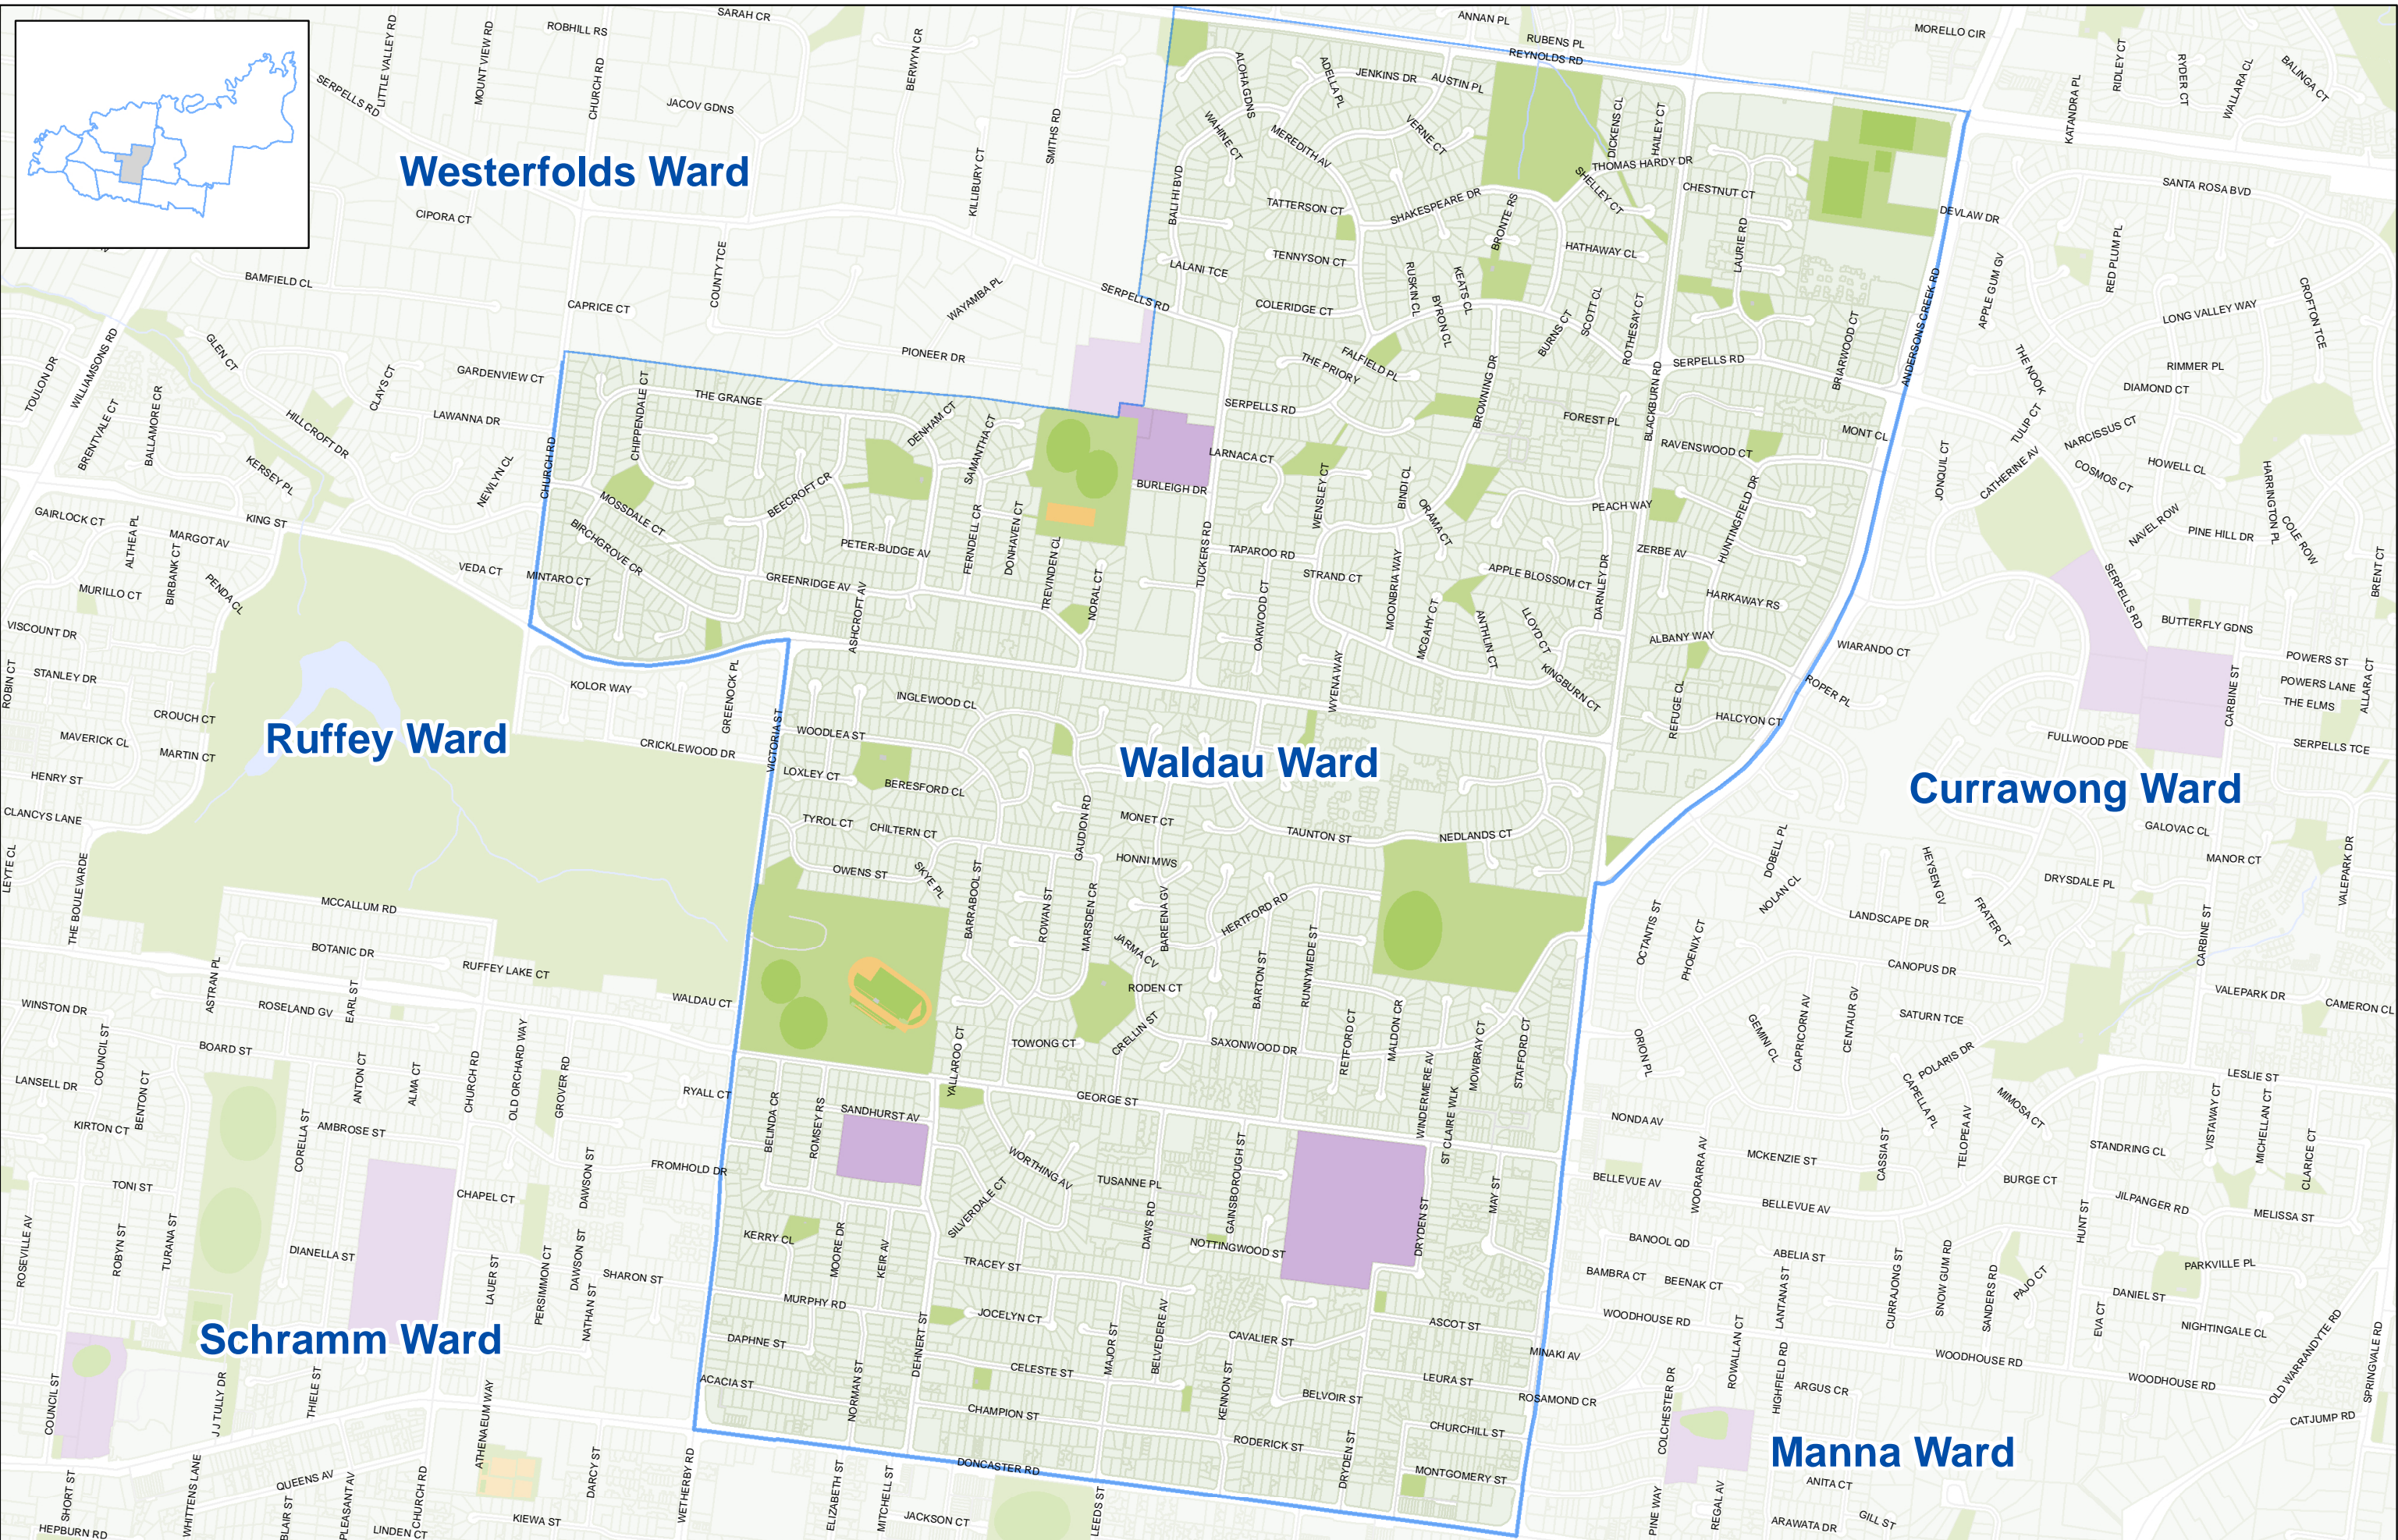

# WALDAU WARD

Map created: 17/09/2020